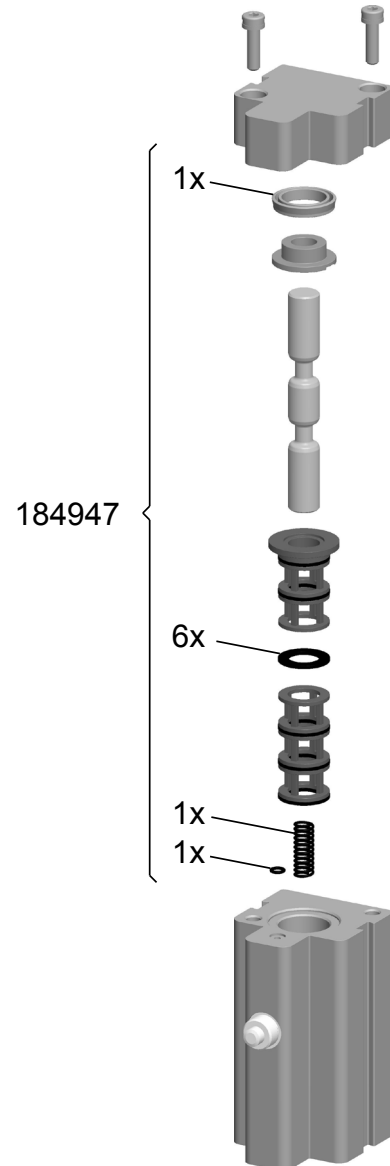

9

SPARE PARTS KIT / RESERVDELAR SOM DELAR / ERSATZTEIL-SET / JEU DE PIÈCES

SEAL KIT 184946 (all pneumatic B and F staplers)

Includ all parts as Fig. 17.

LUBRICATON (foot valve)

184948 Permanent greas 70 gr